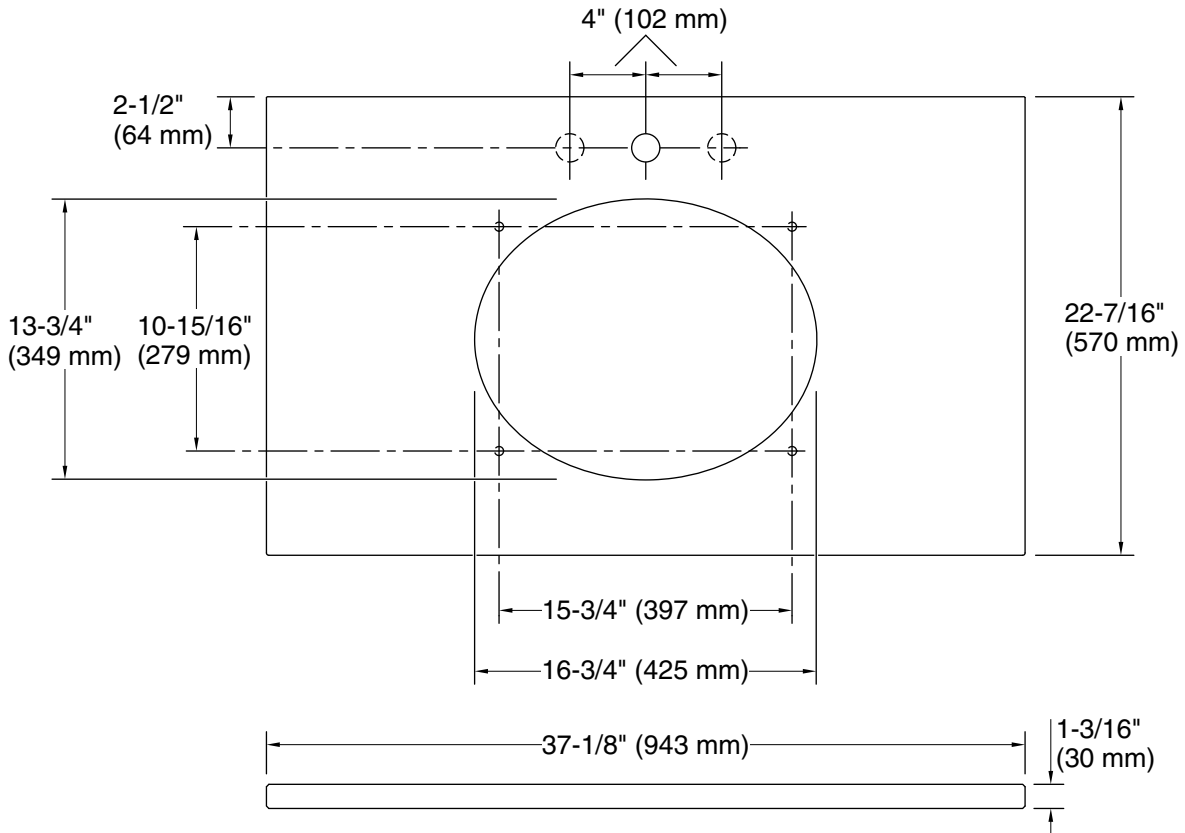

Material

- Silestone™ quartz

Installation

- Vanity top
- Single faucet hole with pilot holes for optional 8" (203 mm) widespread faucet configuration

Included Components

Additional Components:
Mounting Screws

Technical Information

All product dimensions are nominal.

Installation: Vanity top/ITB

Number of deck 1

holes:

Notes

Install this product according to the installation instructions.